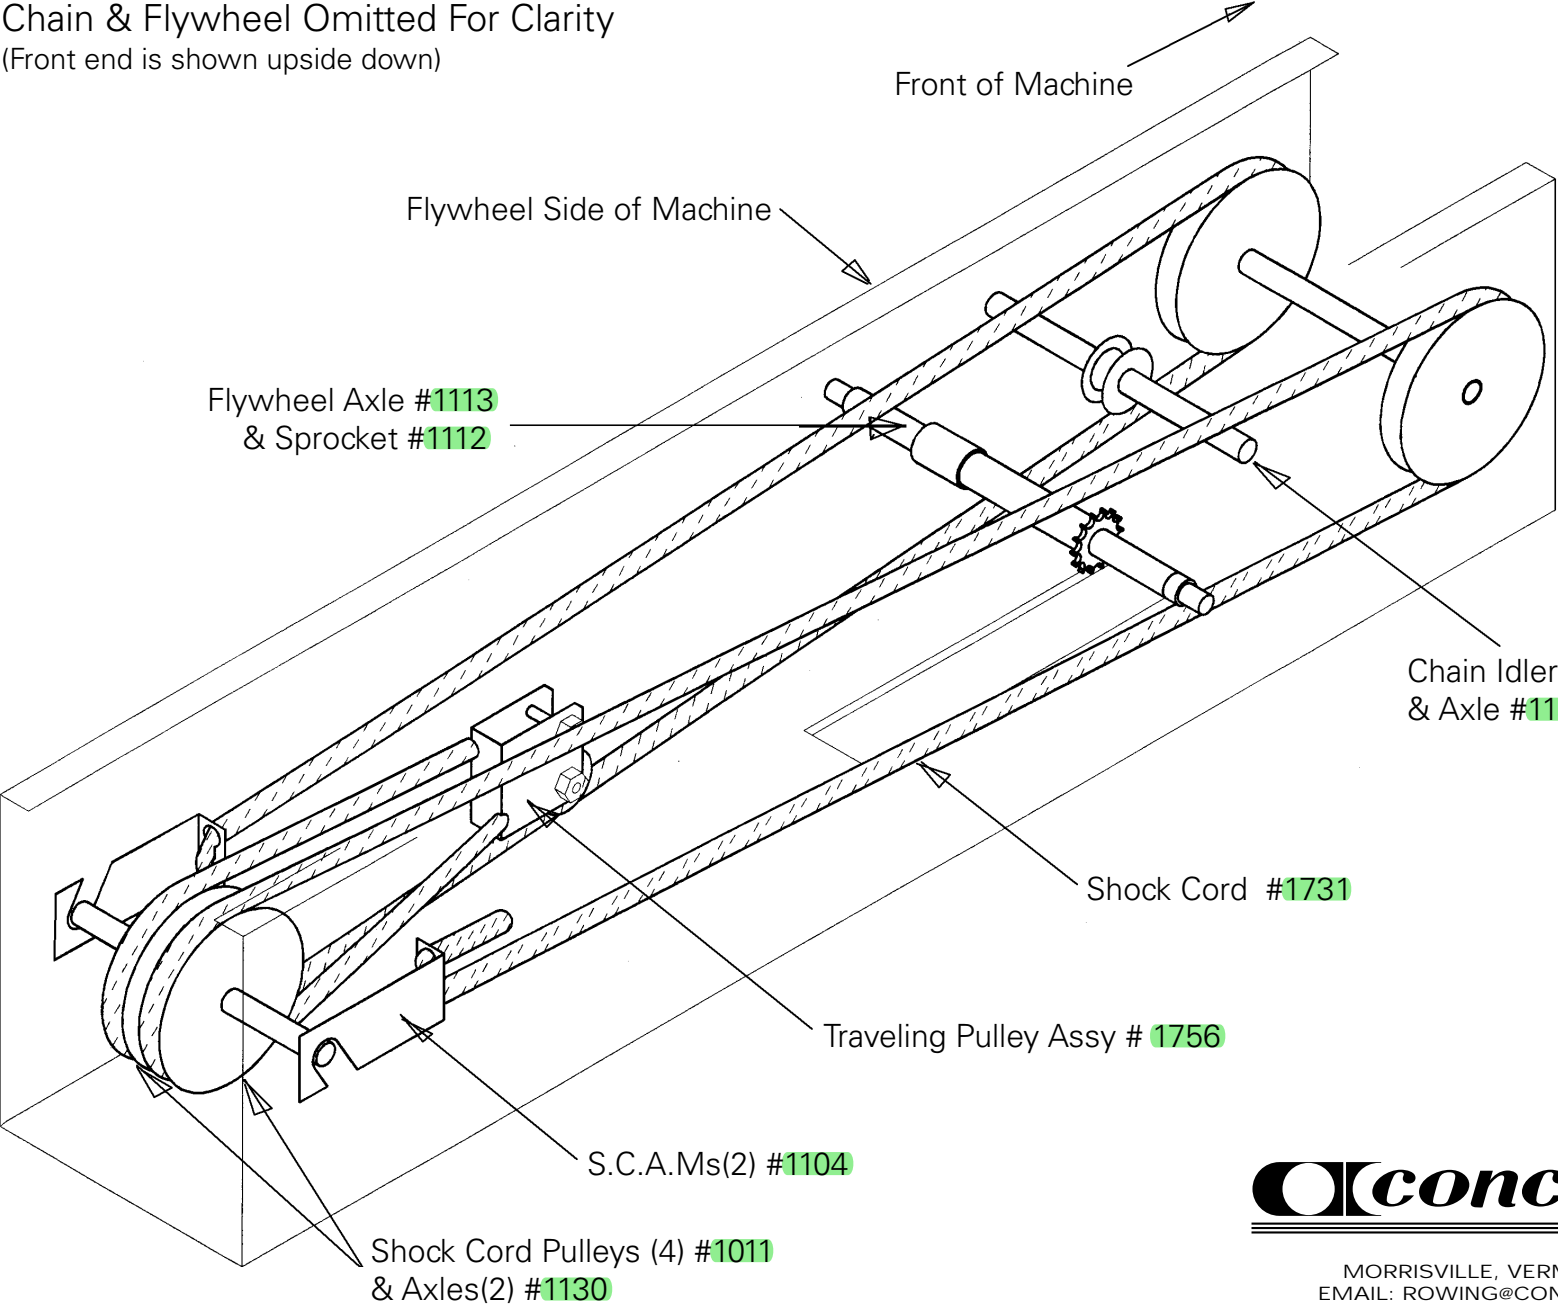

MODEL C SHOCK CORD ROUTING

Chain & Flywheel Omitted For Clarity
(Front end is shown upside down)

MORRISVILLE, VERMONT USA
EMAIL: ROWING@CONCEPT2.COM
WEB: WWW.CONCEPT2.COM